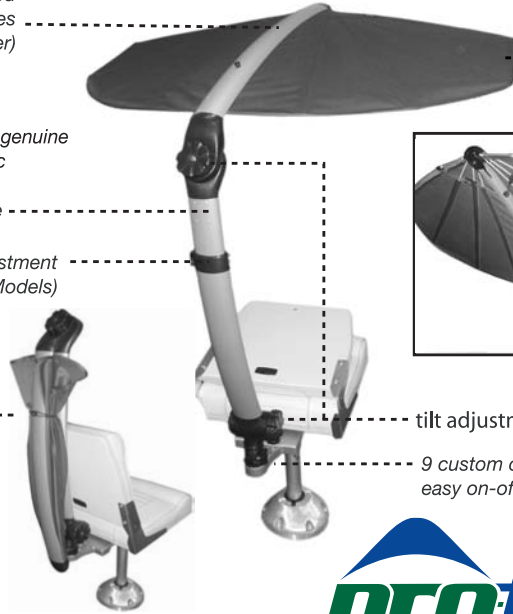

**Mantis** attaches to seats, rails, rod holders & decks with universal mounts.

powder-coated  
aluminum spines  
(upper & lower)

UV, mildew &  
rot resistant  
fabrics quickly  
removes for  
cleaning

+ Models feature genuine  
Sunbrella Fabric

lower spine

height adjustment  
(Pro & + Models)

integrated  
elastic  
fabric latch

stores compactly:  
(38"x5"x6")  
weighs 5-7 lbs  
55" W x 34" L top

Note: boat seat and pedestal are not included

quick locking  
hinge for easy  
deployment