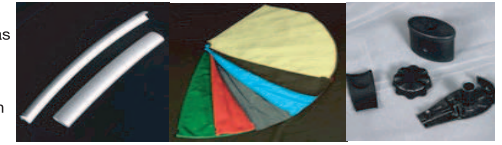

Satisfaction Guaranteed!!

Your satisfaction is paramount at **Pro-Techt**. **Pro-Techt** backs its products with a limited lifetime warranty and a 30 return policy, and is committed to providing you the best customer service in the industry. Period!

Commitment to Quality

Pro-Techt has made significant investments in designing and producing our products to ensure that: **Pro-Techt** products deliver as promised and hold up under the harsh conditions of the marine environment. Our manufacturing facilities follow strict quality control standards, utilize the best materials and finishes available, and have undergone extensive field testing. Metal parts and are made of powder coated 6061 aluminum and stainless steel. Fabrics are selected for their high degree of UV protection, abrasion and mildew resistance minimal shrinkage, colorfastness and choice of colors. **Mantis** "+" models feature industry leading 100% solution dyed acrylic Sunbrella fabric with a 5 year fabric warranty. Plastic parts are made of tough, UV resistant Nylon 6 plastic.

Mantis Mounting Brackets

To start getting the protection and comfort you deserve, you first need to determine where you expect to use your **Mantis** and which mounting bracket(s) you will need to connect your **Mantis** to your desired location(s). After selecting the mount(s) that you need, you then must decide on which Mantis Model is right for you.

Swivel Seat

Fits btn. 4 screws of Pedestal & Swivel Seat. $39.99

Butt Seat

Fits btn. 4 screws of Pedestal & Butt Seat # 39.99

Slider Seat

Fits btn. 4 screws of Pedestal & Slider Seat # 49.99

Bench Seat

Fits Bench or Jon boat seats w/lip up to 1.2"L x 1.5"H, 6-SS screws incl. $ 34.99

Rail

Fits Round rails (.75-1.67" dia.), Square rails (.75-1.5"), 4-2" SS screws incl. $ 39.99

Rod Holder

Fits straight/slanted rod holders/rocket launchers from 1.6-2.0" dia. $ 44.99

Clamp

Versatile mount connects to surfaces up to 2.2" H x 1.5" L $ 39.99

Deck/Floor

Fits any flat (horizontal) surface, 6 SS screws included $ 29.99

Side/Wall

Fits any vertical surface, 4 SS screws included $ 34.99

Back Plate

Fits as support plate for Side & Deck Mts. 4 SS screws /lock nuts incl. $12.99