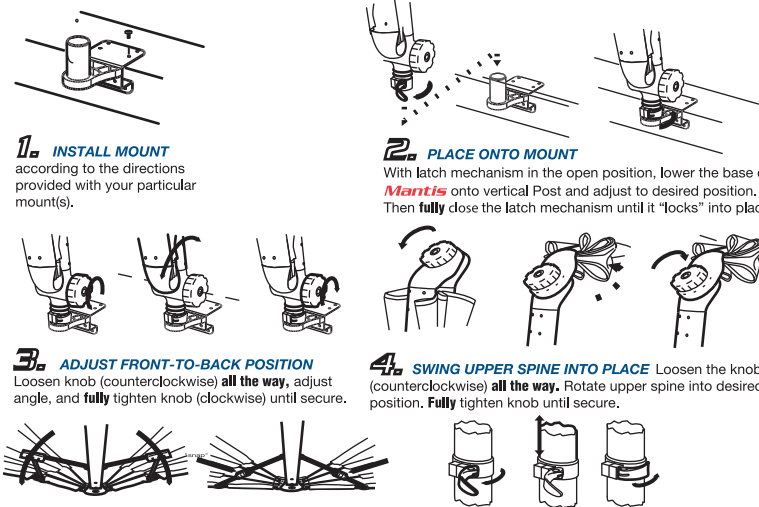

Mantis is quick & easy to use & attaches almost anywhere!

5. DEPLOY CANOPY

Rotate the leading edge of one or both fabric shells into place, after unfastening the elastic loops. Press locking hinge of support arm(s) into place, securing canopy in the open position. You're Done!

6. ADJUST HEIGHT ("Pro" and "Pro+" models only)

With telescopic latch mechanism in the open position, raise the canopy vertically to the desired height, then fully close the latch mechanism until it "locks" into place.

Hear what our customers & experts are saying about Mantis:

"A definite must have if you spend hours and hours on the water and constantly brave the elements in the pursuit of that once in a lifetime fish." See: <http://www.tackletour.com/reviewprotechtmantis.html>

Selected, Bassmaster Magazine's 2004 Bassin Accessories "Too cool not to mention"

"The uses are endless. It is a portable awning that is lightweight but heavy duty. Totally adjustable sun and weather protection on demand..." Bob Macaulay, RCR Yachts

"I installed the **Mantis**. It is absolutely the cat's meow! Really, really neat. Very high quality components. I am totally impressed. My hat goes off to whoever designed this entire unit. Very sleek. It installed in 5 minutes. My wife and I love it!" Jerry K, GA

"We are enjoying the top. Hope you are getting some calls, lots of interest. The bimini is back in the boat house." Regards, Frank & Capt. Barbara", GA coast

"We just received the new **Pro-Techt Mantis** seat shade. WHAT AN INCREDIBLE ITEM! All I can say is that someone has finally figured out a device for fisherman that fish in the heat of summer. It is easy to install (took me about 3 minutes), does NOT inhibit your fishing and is easily stowed and deployed, less than 2 minutes from fully extended to in the rod locker." Brian, Guide, NM

"I love my **Mantis**, it works so much better than my bimini top...much more room to cast!" Terry, IA

"I got to try the **Mantis** to protect me from the rain. It was a calm day with a light drizzle and rain. I put up the **Mantis**...It worked great!!! It was like standing under a patio cover and looking out at a rain storm. It really made the day more enjoyable." Norval, CA

"I've mounted the **Mantis** on the front and rear pro seats on my Triton 190 FS. They're terrific! They store nicely in my front deck compartments and are very easy to use...with the many adjustments that can be made, the **Mantis** has provided shade protection without hindering my fishing activities" Lee, TX

P.O. Box 13466 Atlanta, GA 30324
(888) 929-9980 | www.pro-techt.com